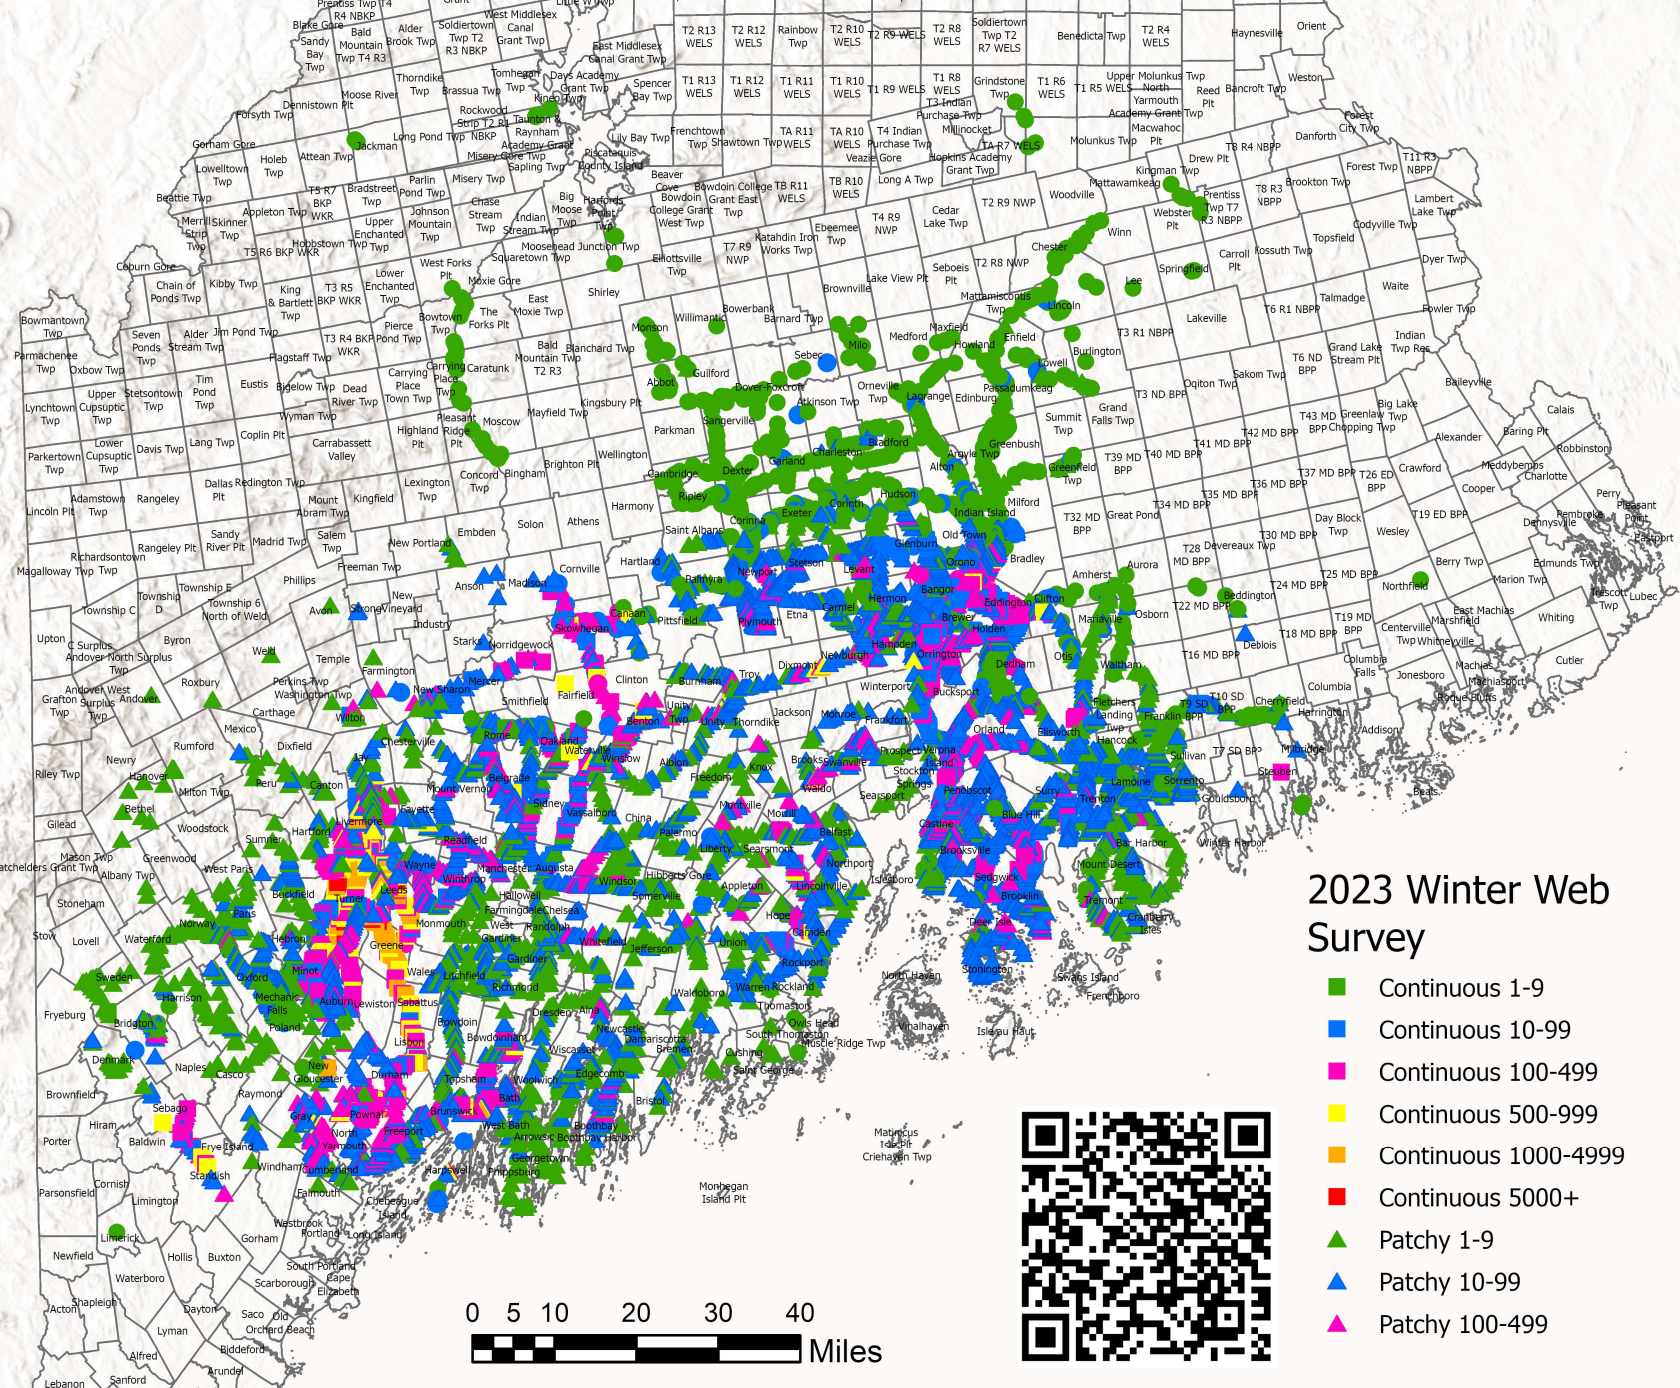

2023 Browntail Moth Winter Web Survey

Department of Agriculture,
Conservation & Forestry
Maine Forest Service
Forest Health & Monitoring

2023 Winter Web Survey

- Continuous 1-9
- Continuous 10-99
- Continuous 100-499
- Continuous 500-999
- Continuous 1000-4999
- Continuous 5000+
- ▲ Patchy 1-9
- ▲ Patchy 10-99
- ▲ Patchy 100-499
- ▲ Patchy 500-999
- ▲ Patchy 1000-4999
- ▲ Patchy 5000+

Jeff.Harriman Name: MFS FHM 2023 BTM Winter Web Survey 4-27-2023